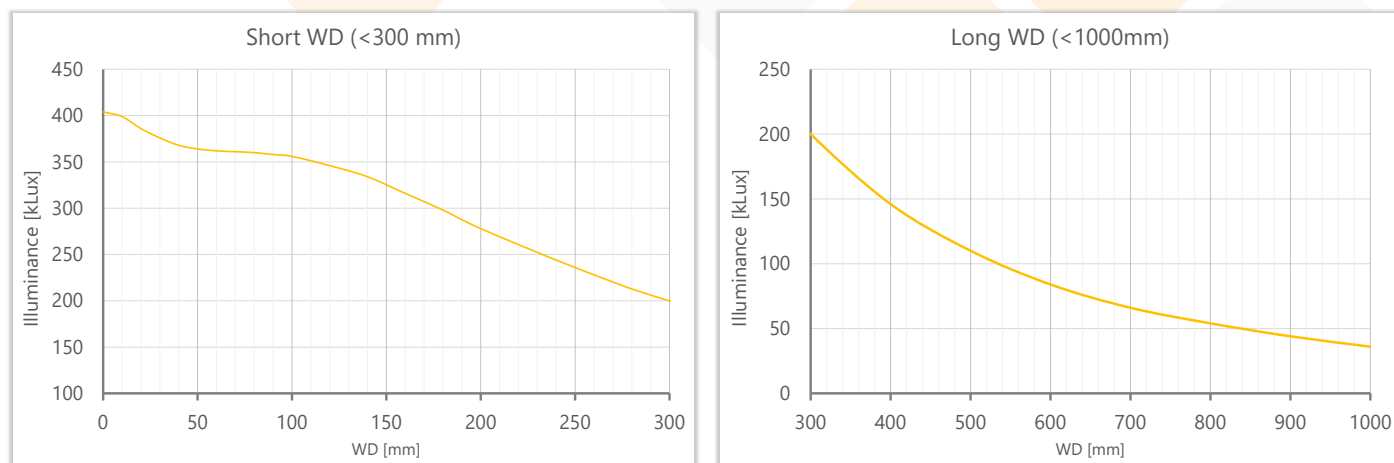

Up to 1.2 kLux

Up to
3 meters

4 Wavelengths
and White

Backlight
version

High uniformity

Easy-to-use

Customizable
software

Built-in driver

effiLINE3

Powerful bar light for linescan

PART NUMBER KEY

ILLUMINANCE VS WORKING DISTANCE

Standard version

— White 5500K

Power version

When using the POWER version, multiply the value of the illuminance of the graphs by 3 to get the actual value.