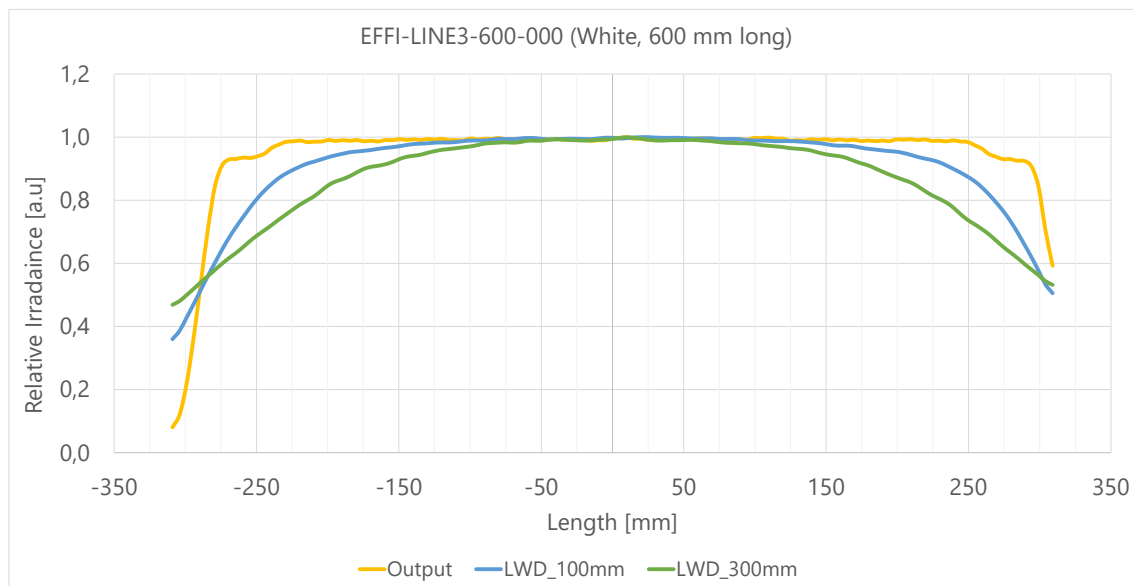

IRRADIANCE PROFILE

CONTACT INFORMATION

Please refer to the specific documentation (datasheet, user manual and drawing) for complementary information. Contents of this document are based on information available as of OCT-2022 and may be changed without prior notice.

EFFILUX
1, Rue de Terre Neuve
Mini Parc du Verger - Bâtiment E
91940 Les Ulis - FRANCE

Tel: +33 9 72 38 17 80
Fax: +33 9 72 11 21 69
Mail: sales@effilux.fr

Copyright 2022 Effilux - All rights Reserved